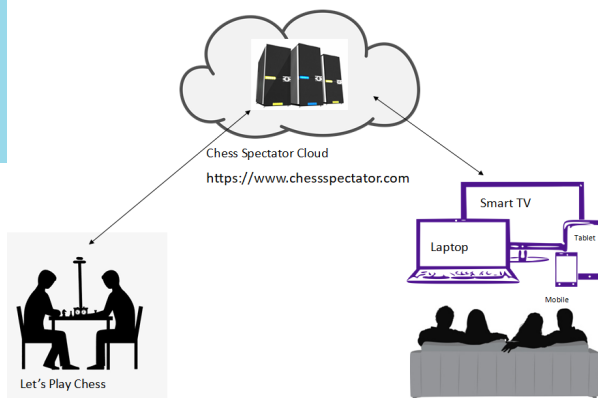

ChessSpectator Broadcast System

Introduction

ChessSpectator provides you with the ability to setup and manage the broadcasting of one to many LIVE chess games for all to enjoy!

Whether it is a single game at home, several chess club games, a simul event or larger tournament ChessSpectator makes it easy and affordable to achieve.

Players do not have to change their style of play and spectators have detailed game information and analysis at their fingertips.

ChessSpectator Broadcast System

Easy Broadcast Setup

ChessSpectator is comprised of the following parts:

Board—Designed for Tournament play—supports 2" or 2½" square chessboard.

Gantry—Designed to hoist the ChessSpectator device and not to intrude upon players viewpoint

(comes with attachment accessories)

Choice of contrasting chessboards. (uses existing club chess set pieces)