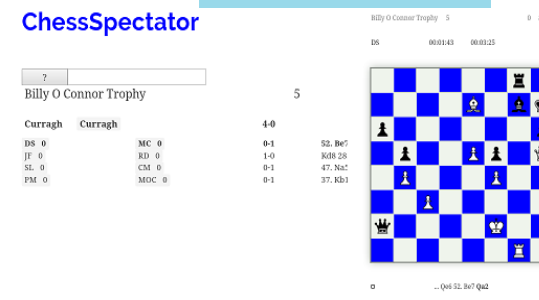

Android device (optional) with ChessSpectator app installed.

(use your existing club chess set and clocks).

ChessSpectator Broadcast System

Easy Broadcast Viewing

<https://www.chessspectator.com>

ChessSpectator