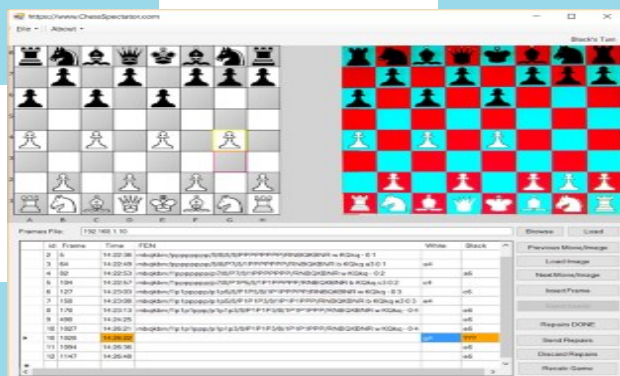

(Requires Windows 7+ computer and broadband, not included)

We have systems available for use by clubs if they are interested in doing the same. All they have to do is send an email indicating their interest to:-

chessspectator@gmail.com

put 'CHESS SPECTATOR BROADCASTING' in the subject line and we will get back to you about meeting some suitability requirements. Training will be provided to get you going.

If you have a club night, league match, simul or special chess event or tournament you would like to broadcast send an email to chessspectator@gmail.com to start the pawns rolling!!

<https://www.chessspectator.com>

- Easy broadcast setup
- Easy broadcast viewing
- Easy broadcast management