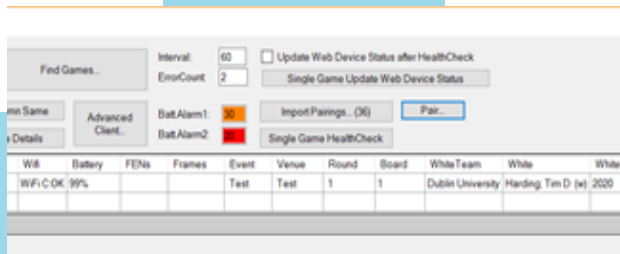

Easy Broadcast Management

- Add your devices

- Change Tournament and Player details at any time
- Monitor LIVE game broadcast status
- Manage games to ensure a successful broadcast
- Set Game Results