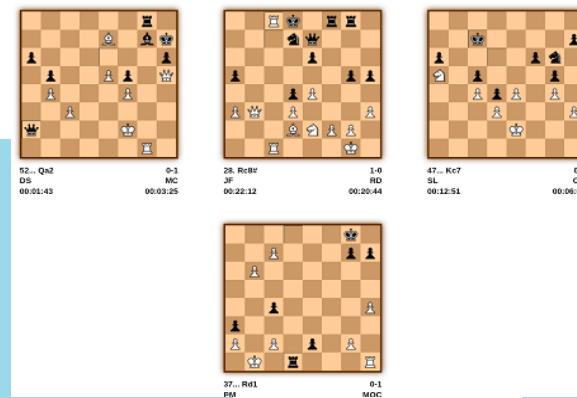

- Register your device(s)
- Setup your tournament
- View the Chess games LIVE
- Analyse any game position
- Replay the game from the start
- Game options available—clock time
- Works on all device web-browsers