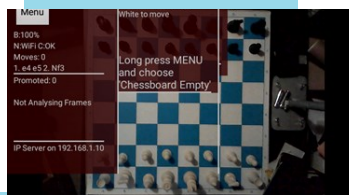

Board—Designed for Tournament play—supports 2" or 2½" square chessboard.

Gantry—Designed to hoist the ChessSpectator device and not to intrude upon players viewpoint

(comes with attachment accessories)

Choice of contrasting chessboards. (uses existing club chess set pieces)

Android device (optional) with ChessSpectator app installed.

(use your existing club chess set and clocks).

ChessSpectator Broadcast System

Easy Broadcast Viewing

<https://www.chessspectator.com>

ChessSpectator